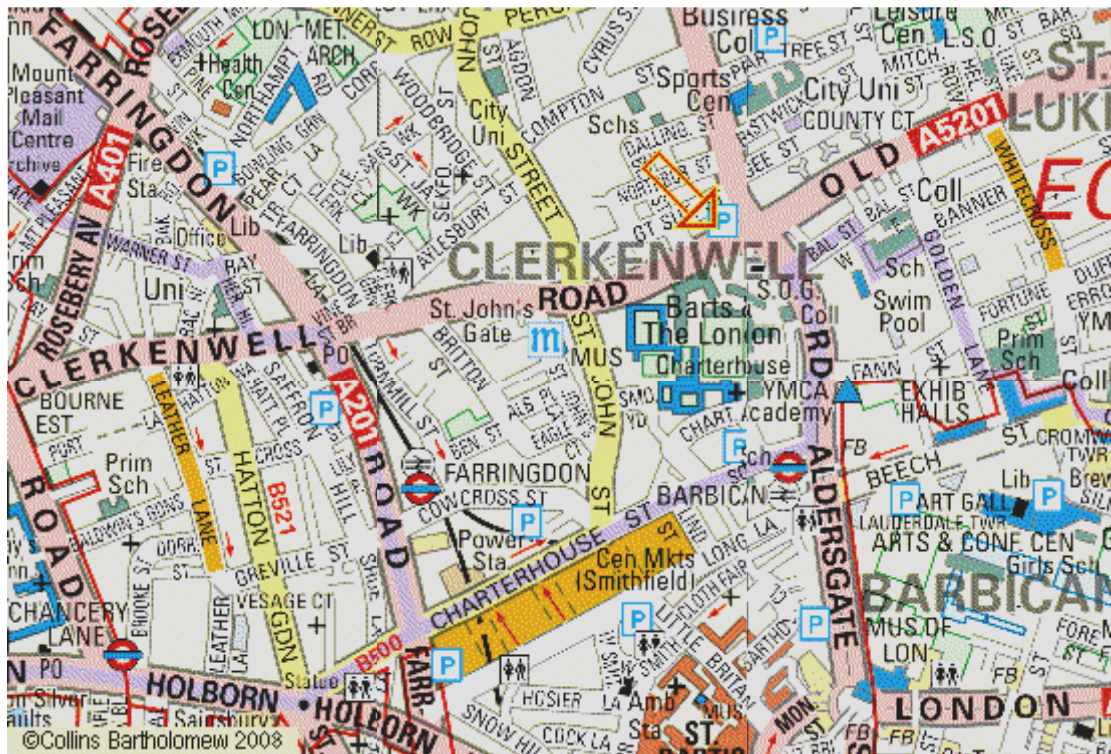

Finding Reculver Solicitors:

Our office is at **12-16 Clerkenwell Road, London EC1M 5PQ** which is a couple of minutes walk from the Barbican tube having turned left on exiting.

We are practically on the corner of Clerkenwell Road and Goswell Road in the 'Your Space' building (which provides serviced offices for various businesses). There is metered parking in the vicinity.

Please see the arrow on the following map:

If you have trouble finding us, please call reception on **0207 324 6271**.